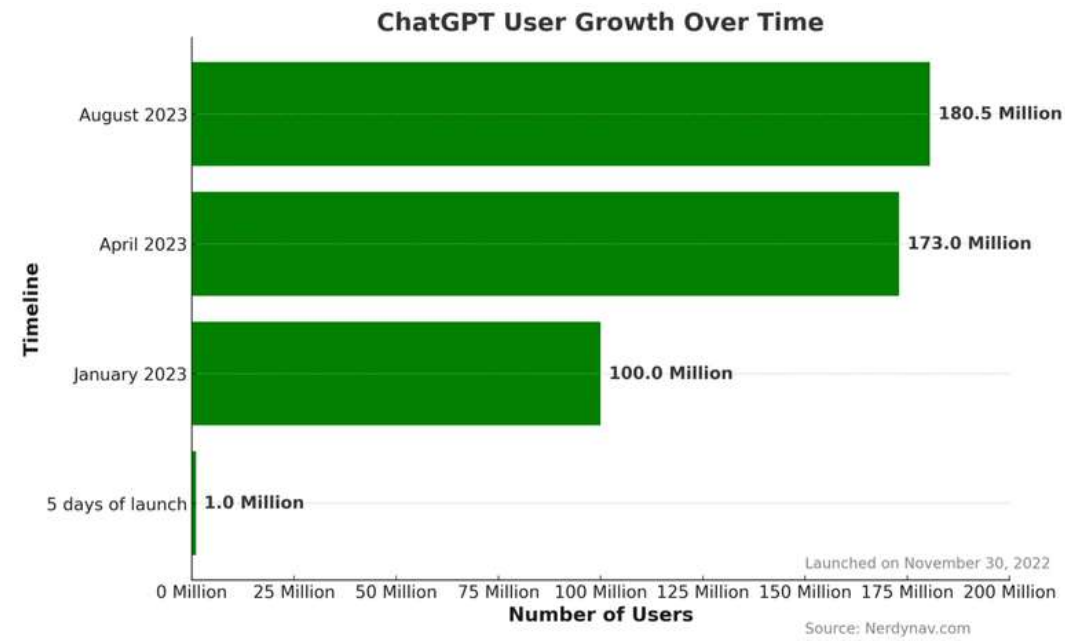

## Acting

The ability to interact with  
systems or the environment

## Thinking

The ability to process  
or analyse data

*unfold*:ai

UK is 3.65% of the users of chatGPT

6,570,000

People are users in the  
uk

There are 27 million knowledge workers in the

UK