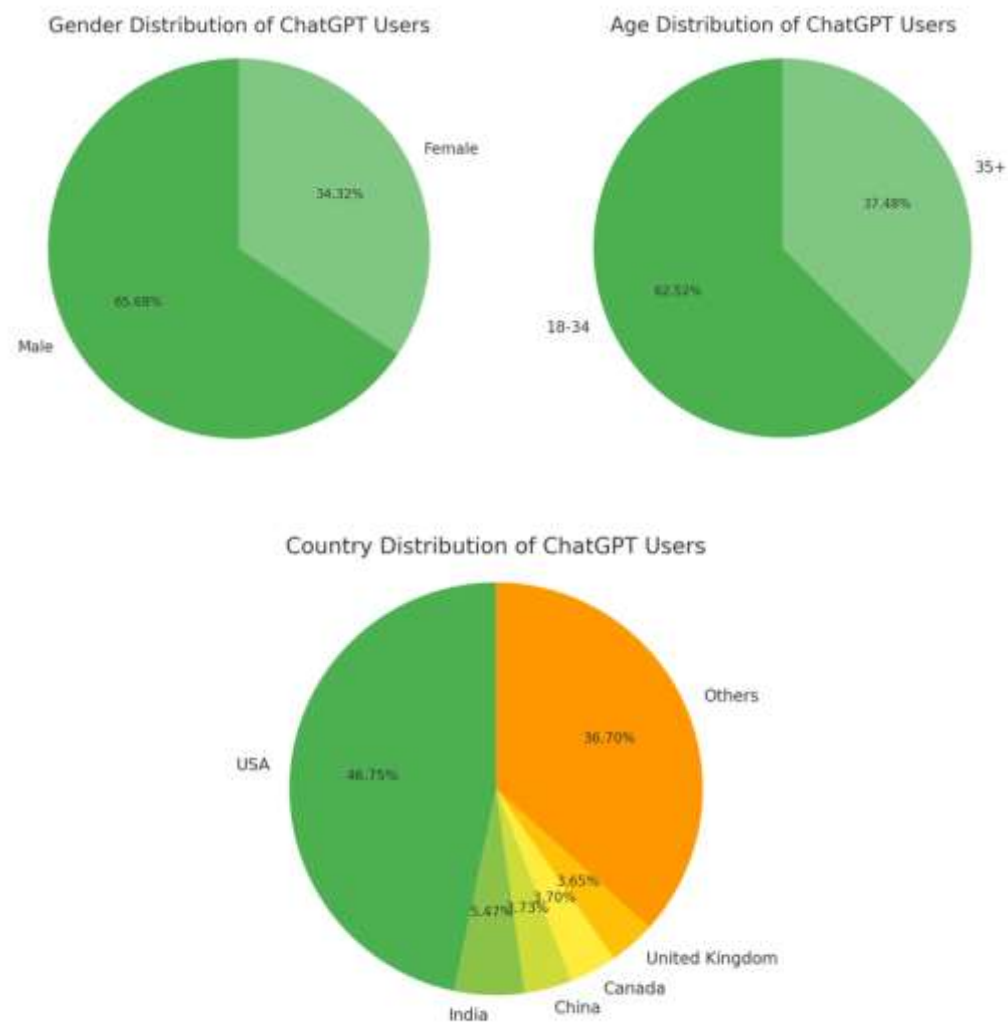

## Acting

The ability to interact with  
systems or the environment

## Thinking

The ability to process  
or analyse data

*unfold*:ai

UK is 3.65% of the users of chatGPT

6,570,000

People are users in the  
uk

There are 27 million knowledge workers in the

UK

24% Adoption

of chatGPT for personal use...

enterprise still lags by up to 10%

*unfold*:ai

*unfold*:ai

65

% of the workforce are  
knowledge workers

80