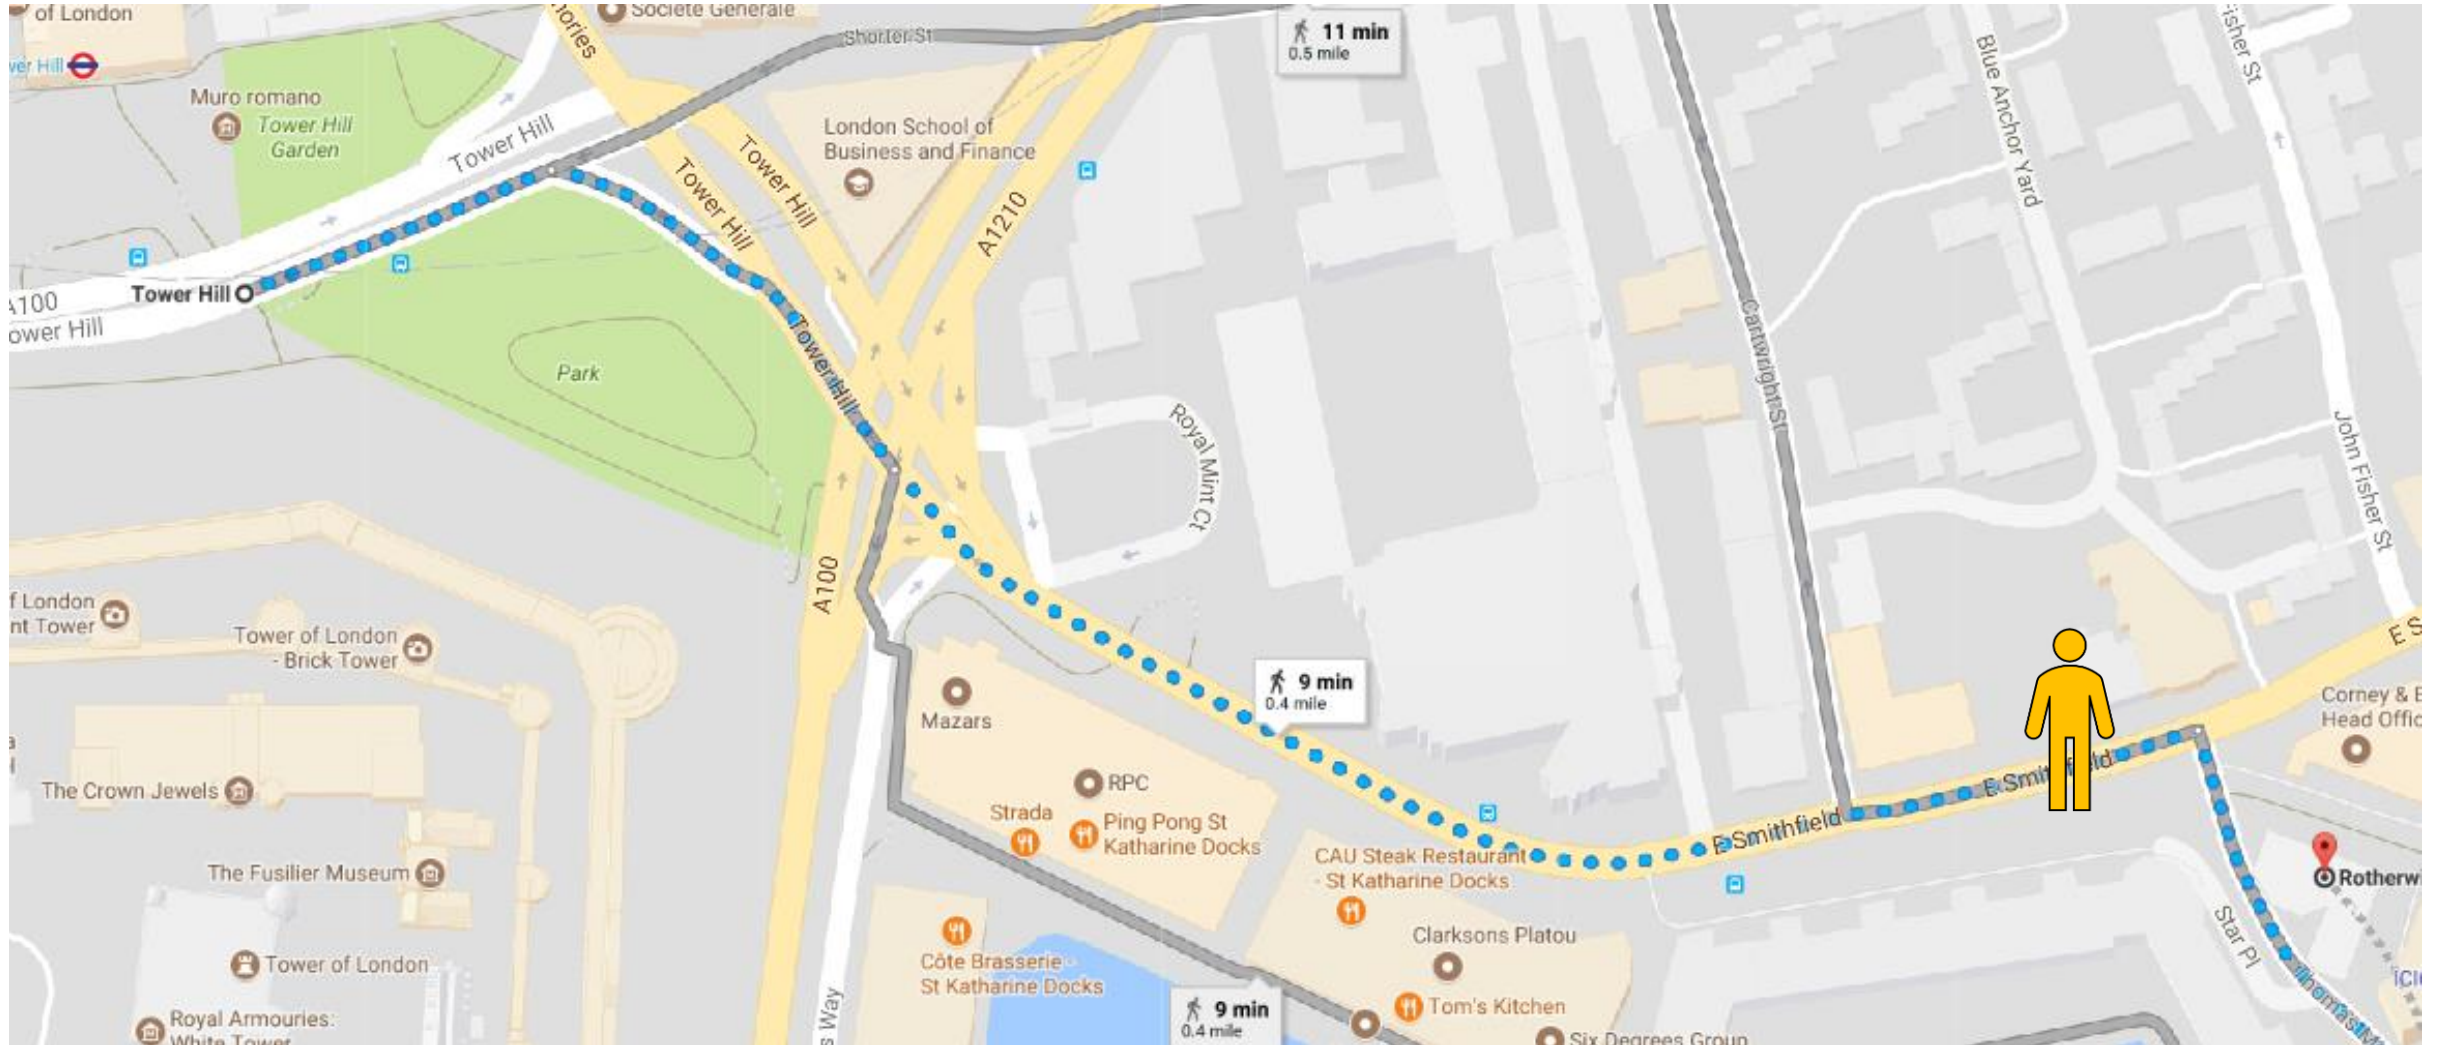

# Tower Hill Underground

# Walking to the EDA

Located on the corner of East Smithfield and Thomas More Street

Walking to the EDA

Go through vehicle entrance and to right of the barrier

# Parking at the EDA

Drive up to the vehicle entrance and you'll see a barrier. Press the buzzer and you'll be asked to confirm your name and where you are visiting - the EDA is at number 3.

# Parking at the EDA

Once the barrier has lifted, drive through and to the right. You can park along the side of Rotherwick House or along the front.