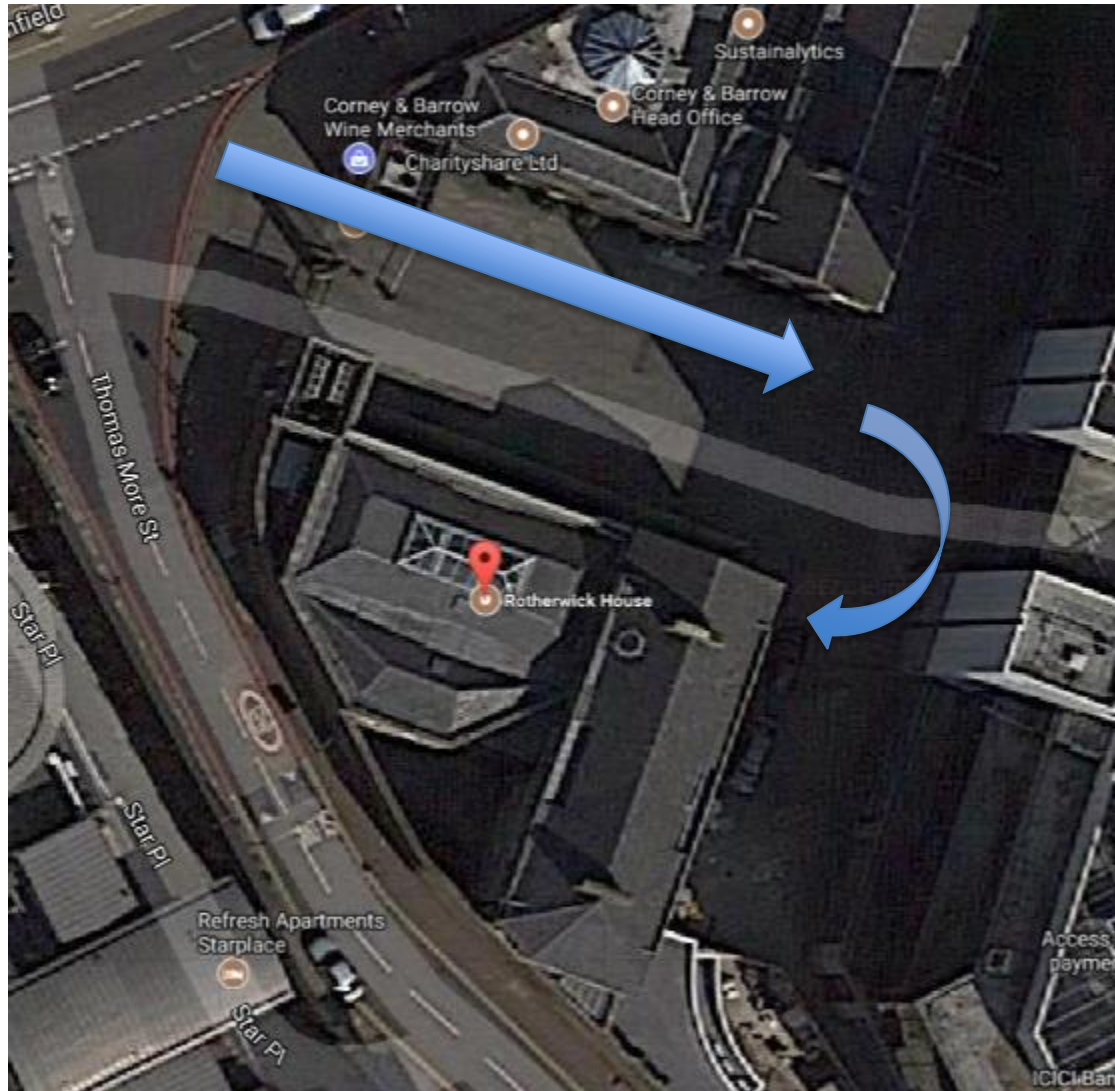

# Walking to the EDA

Located on the corner of East Smithfield and Thomas More Street

Walking to the EDA

Go through vehicle entrance and to right of the barrier

# Walking to the EDA

Through the courtyard to the back of the right hand building

# Parking at the EDA

Drive up to the vehicle entrance and you'll see a barrier. Press the buzzer and you'll be asked to confirm your name and where you are visiting - the EDA is at number 3.

# Parking at the EDA

Once the barrier has lifted, drive through and to the right. You can park along the side of Rotherwick House or along the front.